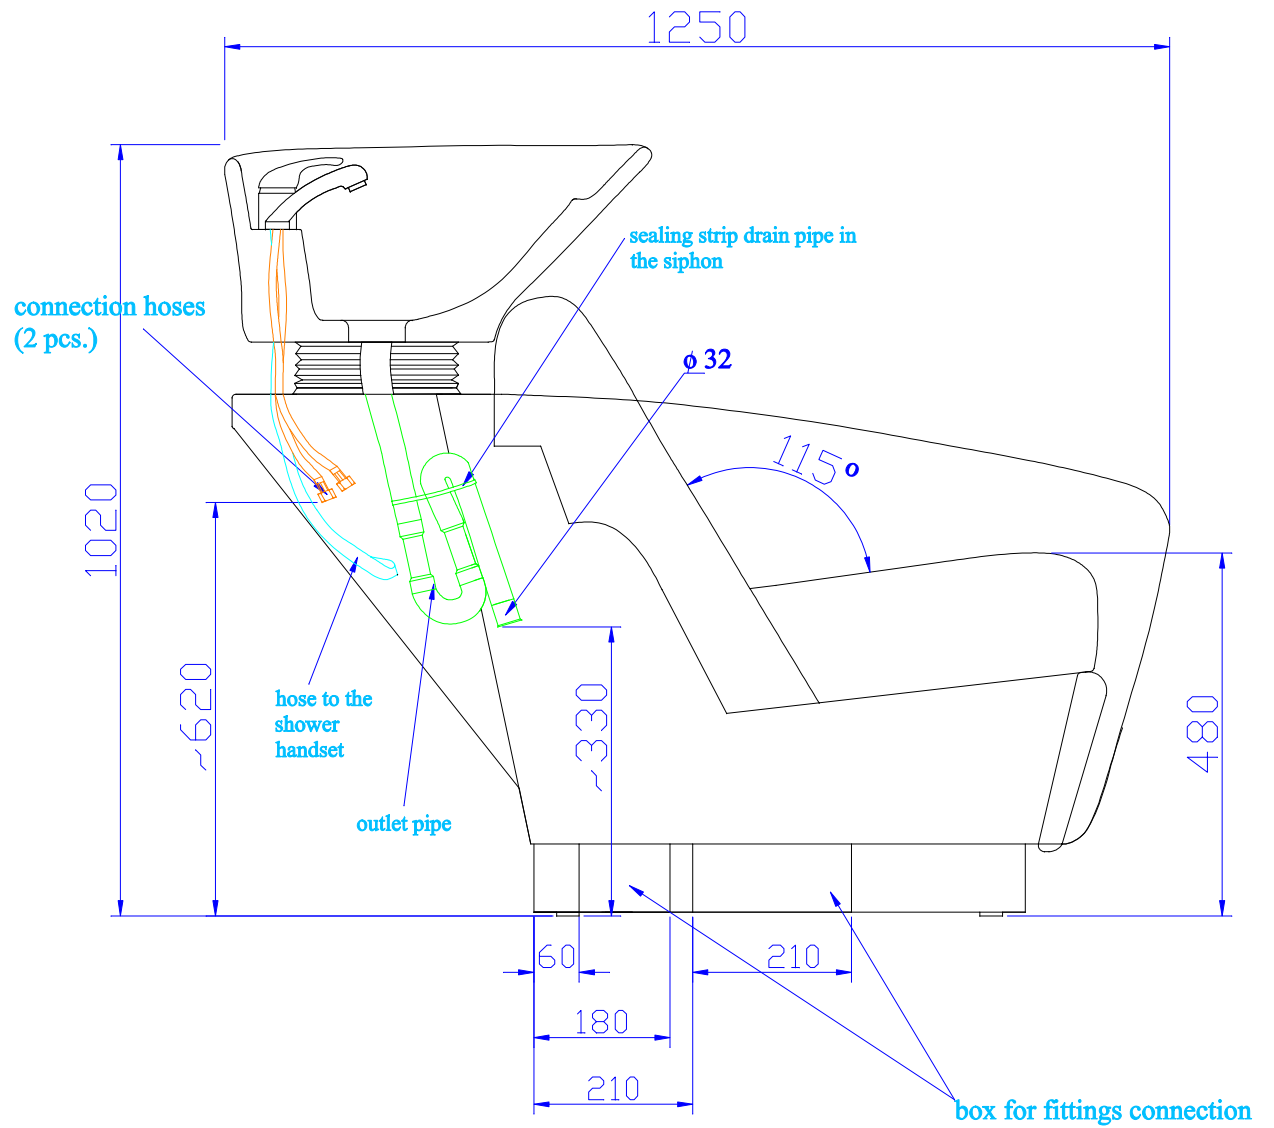

Front:

Side:

1:10

RIALTO backwash

basin Europe

picture
1/3

Top view:

1:10

RIALTO backwash

basin Europe

picture
2/3

Bottom of backwash:

 - area for fittings connection

Side:

1:10	RIALTO backwash	basin Europe picture 3/3
------	------------------------	--------------------------------