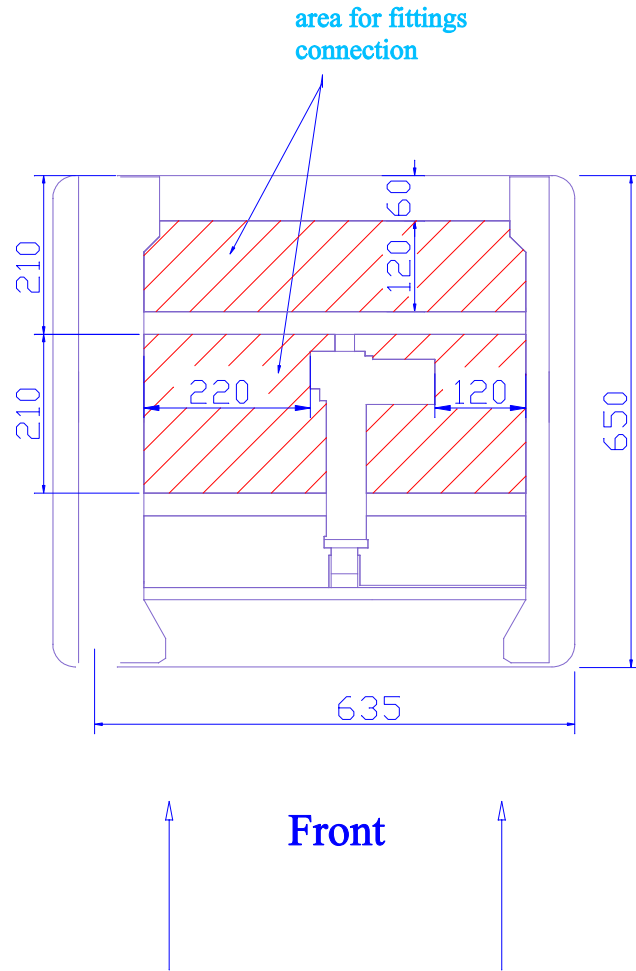

Front:

Side:

1:10

RIALTO backwash

basin Europe

picture
1/3

Top view:

1:10

RIALTO backwash

basin Europe

picture
2/3

Bottom of backwash:

 - area for fittings connection

Side:

1:10	RIALTO backwash	basin Europe picture 3/3
------	------------------------	--------------------------------