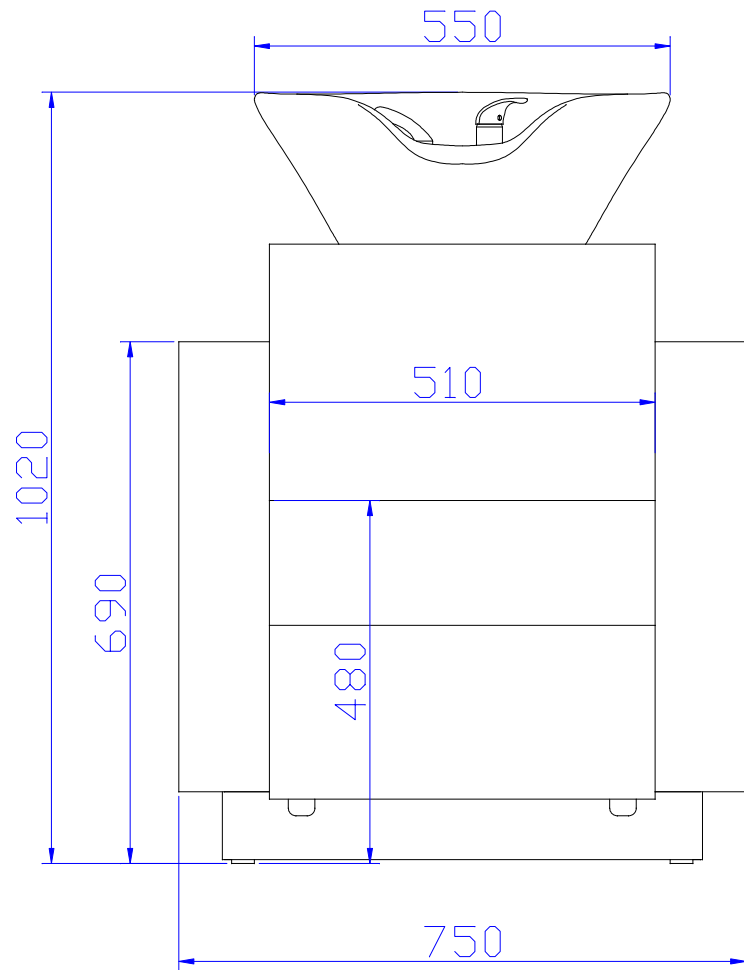

Front:

Side:

1:10

RIALTO backwash

basin Europe

picture
1/3

Top view:

1:10

RIALTO backwash

basin Europe

picture
2/3

Bottom of backwash:

 - area for fittings connection

Side:

1:10	RIALTO backwash	basin Europe picture 3/3
------	------------------------	--------------------------------