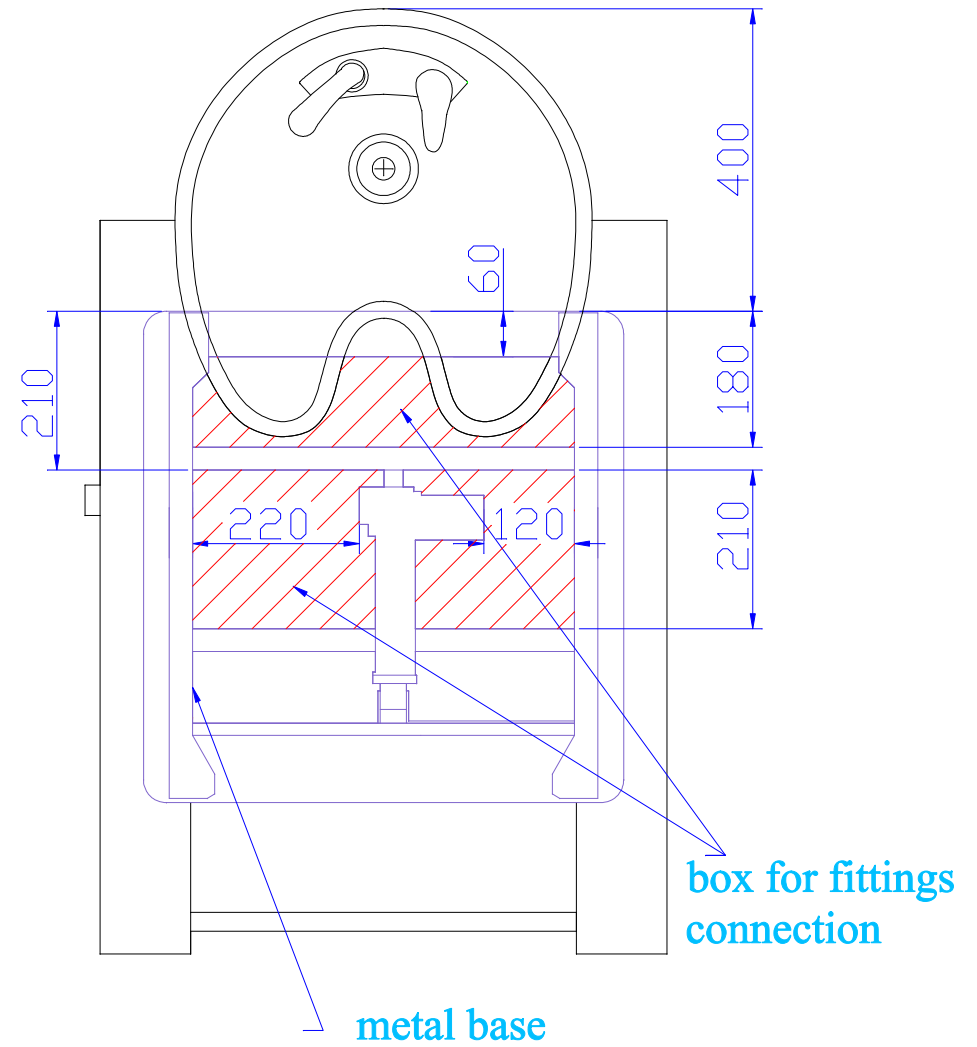

Front:

Side:

1:10

RIALTO backwash

basin Europe

picture
1/3

Top view:

1:10

RIALTO backwash

basin Europe

picture
2/3

Bottom of backwash:

 - area for fittings connection

Side:

1:10	RIALTO backwash	basin Europe picture 3/3
------	------------------------	--------------------------------