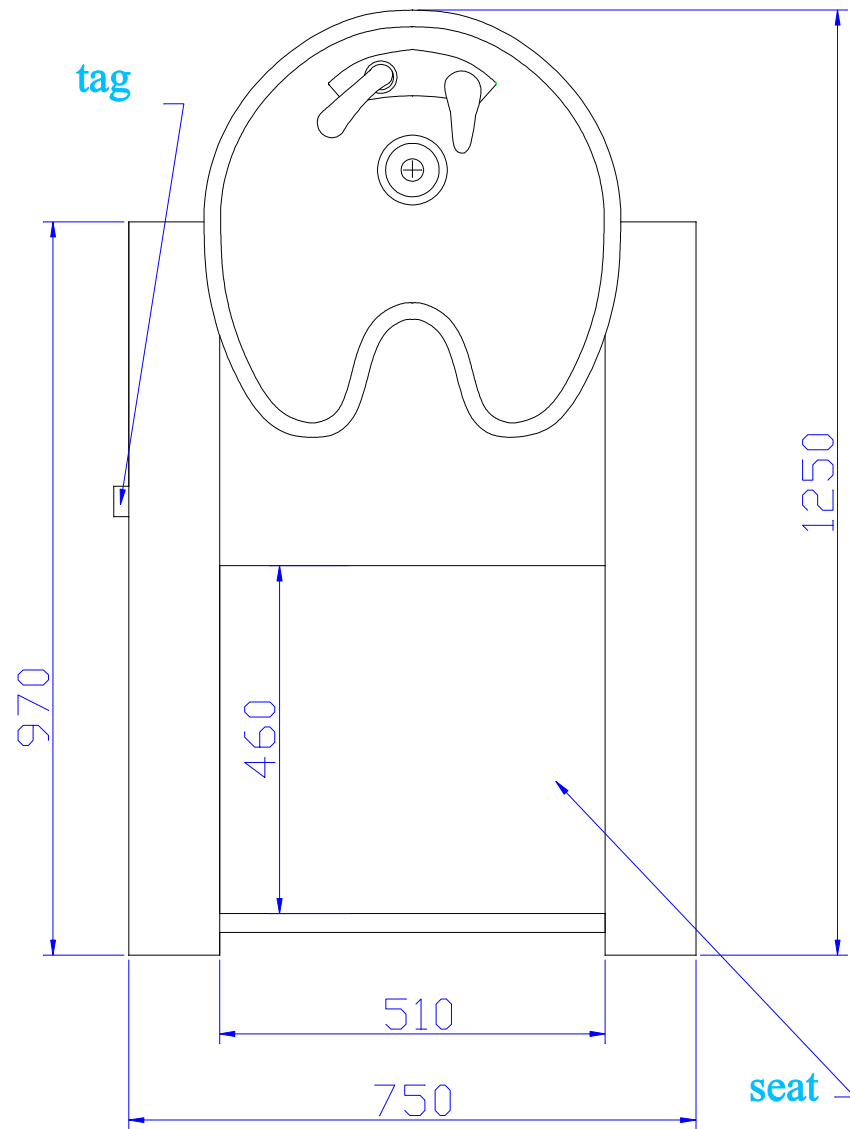

Front:

Side:

1:10

RIALTO backwash

basin Europe

picture
1/3

Top view:

1:10

RIALTO backwash

basin Europe

picture
2/3

Bottom of backwash:

 - area for fittings connection

Side:

1:10	RIALTO backwash	basin Europe picture 3/3
------	------------------------	--------------------------------